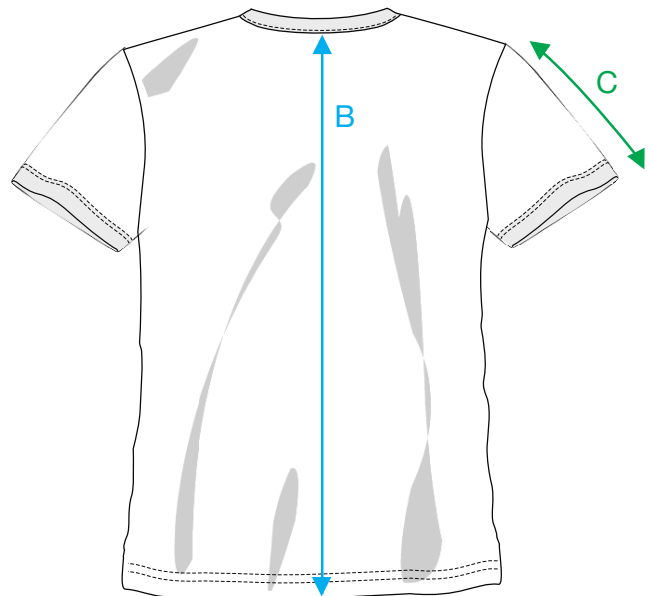

## MEASUREMENT SHEET/SIZE SPEC

029314 NOME

FRONT

BACK

MEASUREMENT IN CM	XS	S	M	L	XL	XXL
A - 1/2 CHEST	42	46	50	54	58	66
B - BODYLENGTH BACK	66	68	70	72	74	77
C - SLEEVELENGTH	19,5	20,5	21,5	22,5	23,5	25

Sizing chart is in centimeters and sizing is subject to a market accepted tolerance. No rights may be derived from this sizing chart.