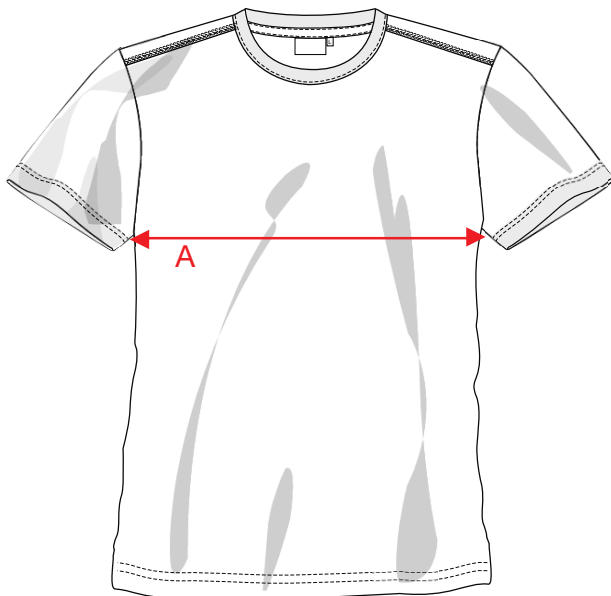

## MEASUREMENT SHEET/SIZE SPEC

029314 NOME

FRONT

BACK

MEASUREMENT IN CM	XS	S	M	L	XL	XXL
A - 1/2 CHEST	42	46	50	54	58	66
B - BODYLENGTH BACK	66	68	70	72	74	77
C - SLEEVELENGTH	19,5	20,5	21,5	22,5	23,5	25

Sizing chart is in centimeters and sizing is subject to a market accepted tolerance. No rights may be derived from this sizing chart.