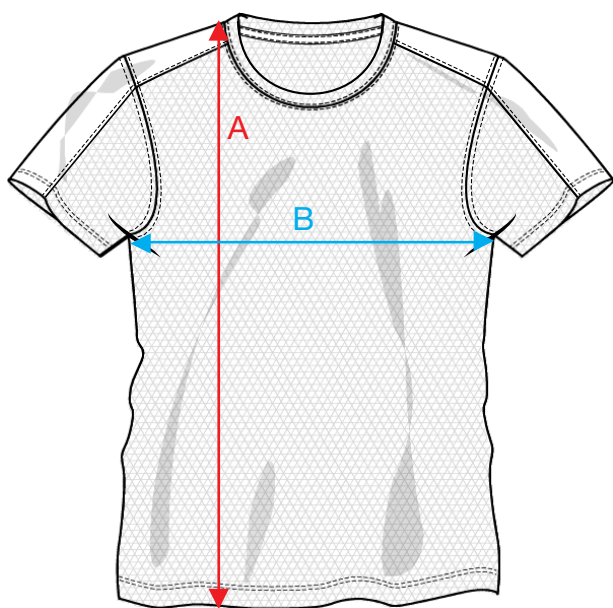

NewWave

TEXTILES

A NEW WAVE GROUP COMPANY

MEASUREMENT SHEET/SIZE SPEC

029336 ICE SPORT T

FRONT

BACK

MEASUREMENT IN CM	XS	S	M	L	XL	XXL
A - BODYLENGTH FRONT HPS	62	66	70	73	76	79
B - 1/2 CHEST	48	50	52	56	60	66
C - SLEEVELENGTH	14	16	18	20	21,5	23

Sizing chart is in centimeters and sizing is subject to a market accepted tolerance. No rights may be derived from this sizing chart.