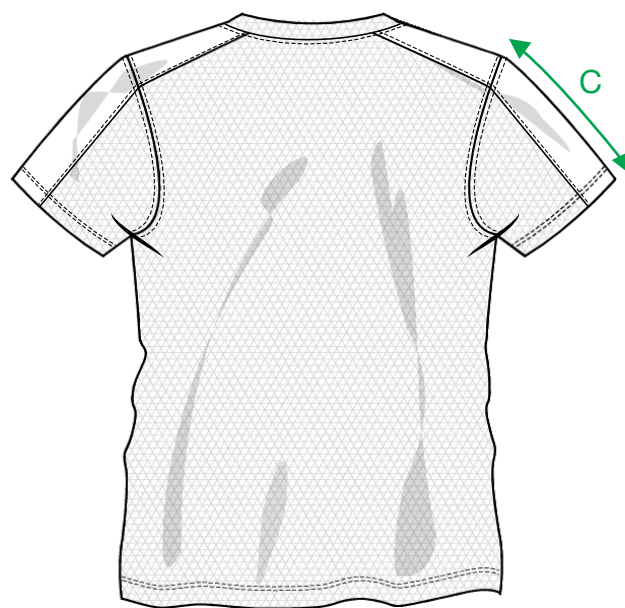

NewWave

TEXTILES

A NEW WAVE GROUP COMPANY

MEASUREMENT SHEET/SIZE SPEC

029336 ICE SPORT T

FRONT

BACK

MEASUREMENT IN CM	XS	S	M	L	XL	XXL
A - BODYLENGTH FRONT HPS	62	66	70	73	76	79
B - 1/2 CHEST	48	50	52	56	60	66
C - SLEEVELENGTH	14	16	18	20	21,5	23

Sizing chart is in centimeters and sizing is subject to a market accepted tolerance. No rights may be derived from this sizing chart.