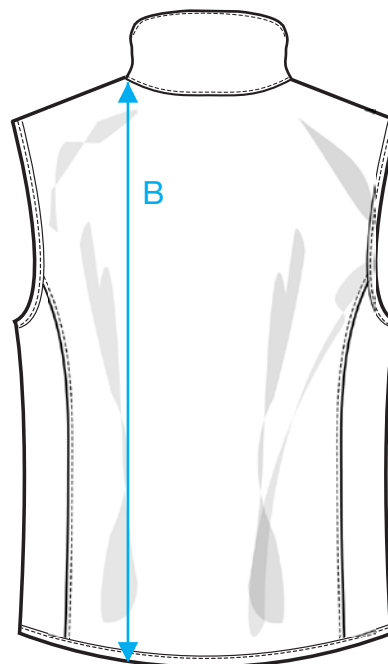

MEASUREMENT SHEET/SIZE SPEC

020911 BASIC SOFTSHELL VEST

FRONT **D**

BACK

MEASUREMENT IN CM	XS	S	M	L	XL	XXL	3XL	4XL	5XL
A - BODYLENGTH FRONT HPS	69	71	73	75	77	79	82	85	88
B - BODYLENGTH BACK HPS	73	75	77	79	81	83	86	89	92
C - 1/2 CHEST WIDTH	48	52	56	60	64	68	72	76	80
D - 1/2 BOTTOM WIDTH	46	50	54	58	62	66	70	74	78

Sizing chart is in centimeters and sizing is subject to a market accepted tolerance. No rights may be derived from this sizing chart.