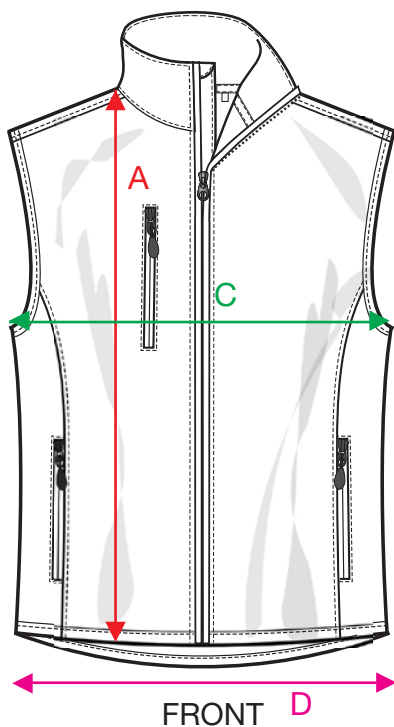

MEASUREMENT SHEET/SIZE SPEC

020911 BASIC SOFTSHELL VEST

FRONT **D**

BACK

MEASUREMENT IN CM	XS	S	M	L	XL	XXL	3XL	4XL	5XL
A - BODYLENGTH FRONT HPS	69	71	73	75	77	79	82	85	88
B - BODYLENGTH BACK HPS	73	75	77	79	81	83	86	89	92
C - 1/2 CHEST WIDTH	48	52	56	60	64	68	72	76	80
D - 1/2 BOTTOM WIDTH	46	50	54	58	62	66	70	74	78

Sizing chart is in centimeters and sizing is subject to a market accepted tolerance. No rights may be derived from this sizing chart.