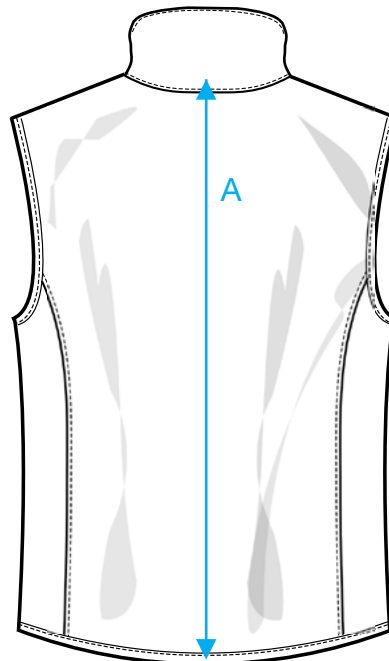

## MEASUREMENT SHEET/SIZE SPEC

020916 BASIC SOFTSHELL VEST LADIES

FRONT

BACK

MEASUREMENT IN CM	XS/34	S/36	M/38	L/40	XL/42	XXL/44	XXL/46
A - CB BODYLENGTH	62	64	66	68	70	72	74
B - 1/2 CHEST WIDTH	46	49	53	57	61	67	73

Sizing chart is in centimeters and sizing is subject to a market accepted tolerance. No rights may be derived from this sizing chart.