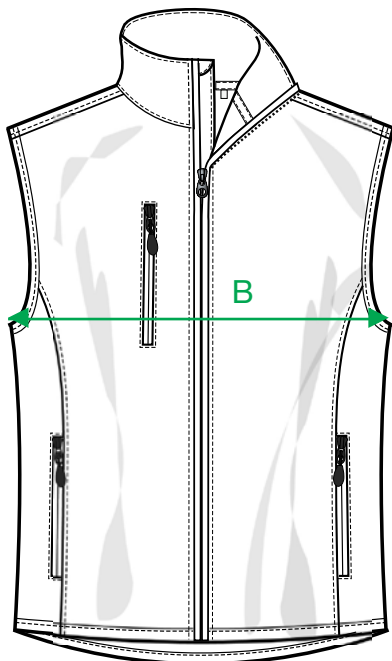

## MEASUREMENT SHEET/SIZE SPEC

020916 BASIC SOFTSHELL VEST LADIES

FRONT

BACK

MEASUREMENT IN CM	XS/34	S/36	M/38	L/40	XL/42	XXL/44	XXL/46
A - CB BODYLENGTH	62	64	66	68	70	72	74
B - 1/2 CHEST WIDTH	46	49	53	57	61	67	73

Sizing chart is in centimeters and sizing is subject to a market accepted tolerance. No rights may be derived from this sizing chart.