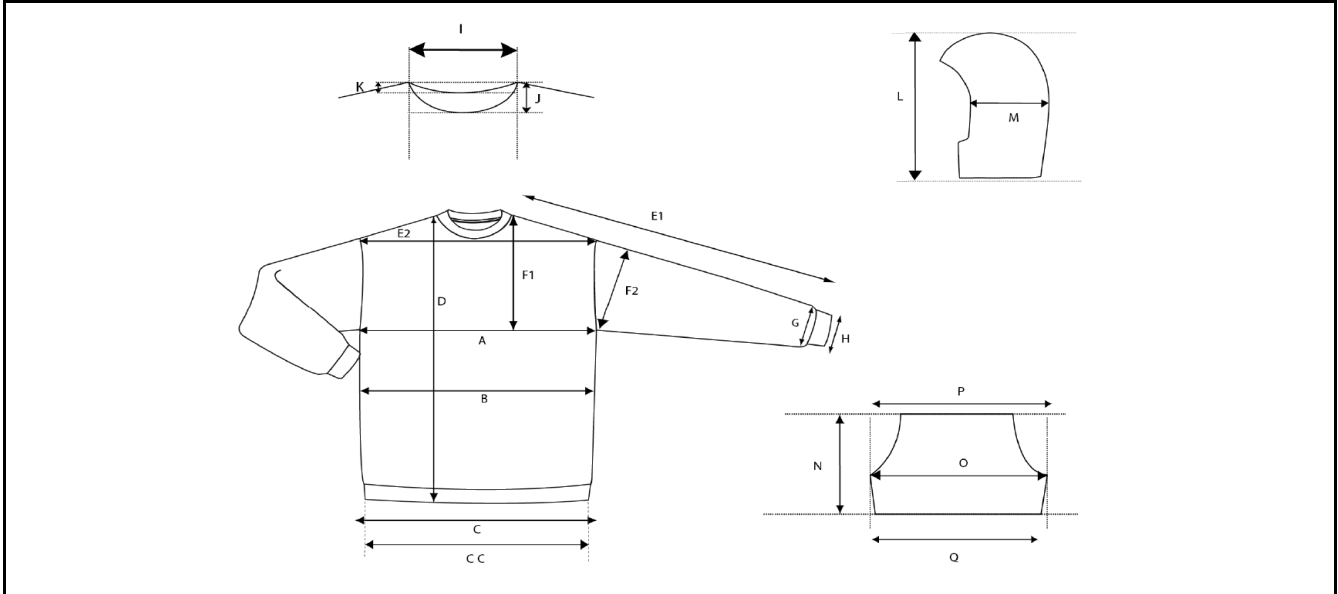

MEASUREMENT SHEET/SIZE SPEC				
Style nr. / name: 021031 BASIC HOODY	Size ranges: XS-3XL	Last update: 9-Jul-2014	Base pattern:	Remarks:
Client: Basic	Except Color: 580, 95, 99: XS-5XL	By: GP	Season:	HOODY UNISEX NW PRODUCTION
		Eng:	WINTER 2014	

	XS	S	M	L	XL	XXL	3XL	4XL	5XL		Tolerance
A - 1/2 Chest	46	50	54	59	64	69	75	81	87		
D - Bodylength from HPS	64	67	70	73	76	79	82	85	88		
E1 - Shoulder + sleevelength	75	77	79	81	83,5	86	88,5	90,5	92,5		