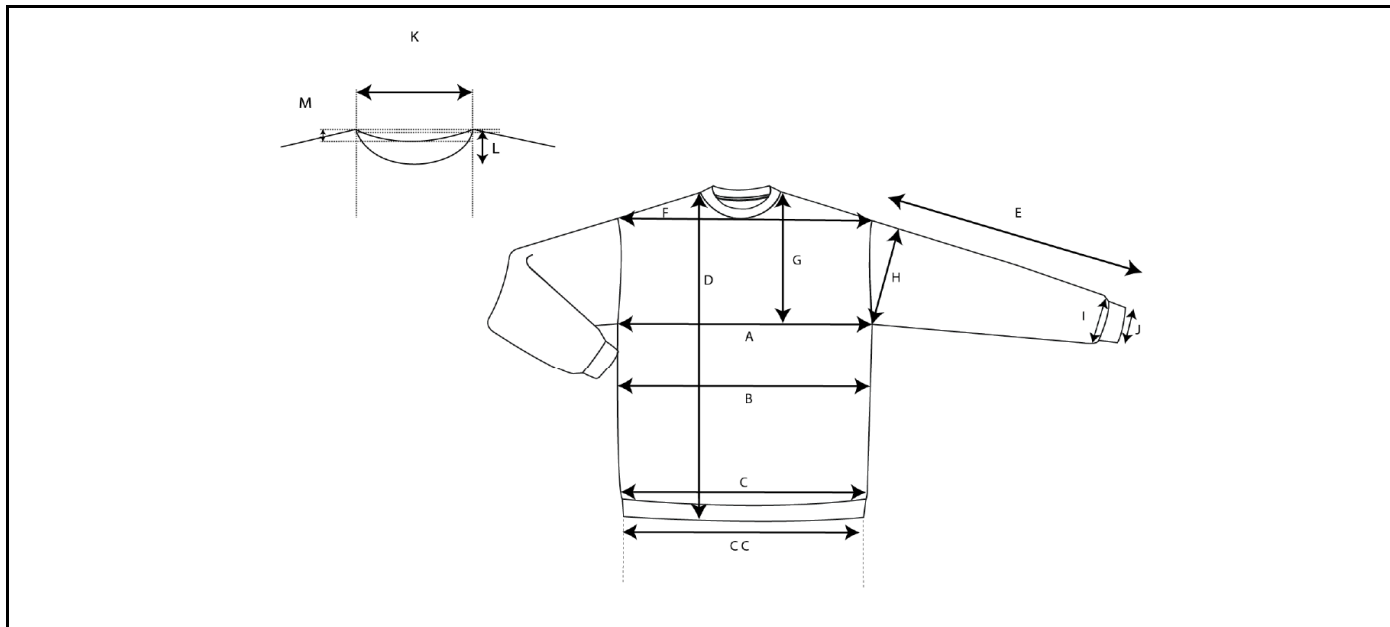

New Wave

NEW WAVE SPORTSWEAR BV

MEASUREMENT SHEET/SIZE SPEC				
Style nr. / name: 021040 CLASSIC ROUNDNECK UNISEX	Size ranges: XS-3XL	Last update: 19-Oct-2016	Base pattern:	Remarks:
Client: Classic	Except Color: 35,55,580,95,99: XS-5XL	By: GP Eng:	Season: WINTER	SWEAT UNISEX NW PRODUCTION

	XS	S	M	L	XL	XXL	3XL	4XL	5XL		Tolerance
A - 1/2 Chest	45	50	54	59	64	69	75	81	87		
D - Bodylength from HPS	66	69	72	75	78	80	82	84	86		
E - Sleeve length	64	66	67,5	69	69	70	70	71	71		

REMARKS: