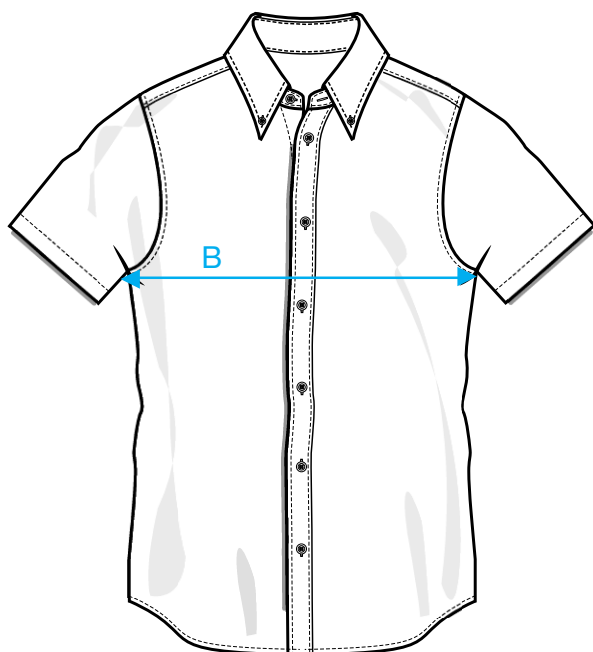

MEASUREMENT SHEET/SIZE SPEC

027310 CAMBRIDGE

FRONT

BACK

MEASUREMENT IN CM	S	M	L	XL	XXL	3XL	4XL
A - BODYLENGTH BACK	76	78	80	82	84	86	88
B - 1/2 CHEST WIDTH	53,5	56,5	59,5	63,5	67,5	71,5	75,5
C - SLEEVELENGTH	46	48	50	52	54	56	58

Sizing chart is in centimeters and sizing is subject to a market accepted tolerance. No rights may be derived from this sizing chart.