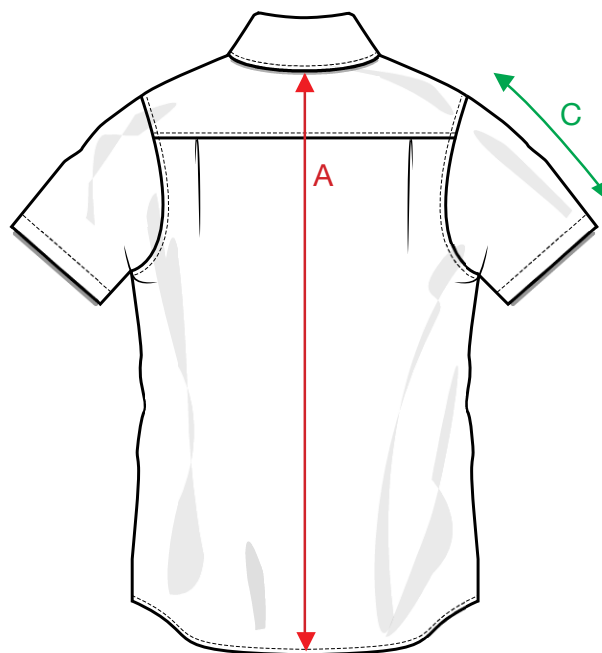

MEASUREMENT SHEET/SIZE SPEC

027310 CAMBRIDGE

FRONT

BACK

MEASUREMENT IN CM	S	M	L	XL	XXL	3XL	4XL
A - BODYLENGTH BACK	76	78	80	82	84	86	88
B - 1/2 CHEST WIDTH	53,5	56,5	59,5	63,5	67,5	71,5	75,5
C - SLEEVELENGTH	46	48	50	52	54	56	58

Sizing chart is in centimeters and sizing is subject to a market accepted tolerance. No rights may be derived from this sizing chart.