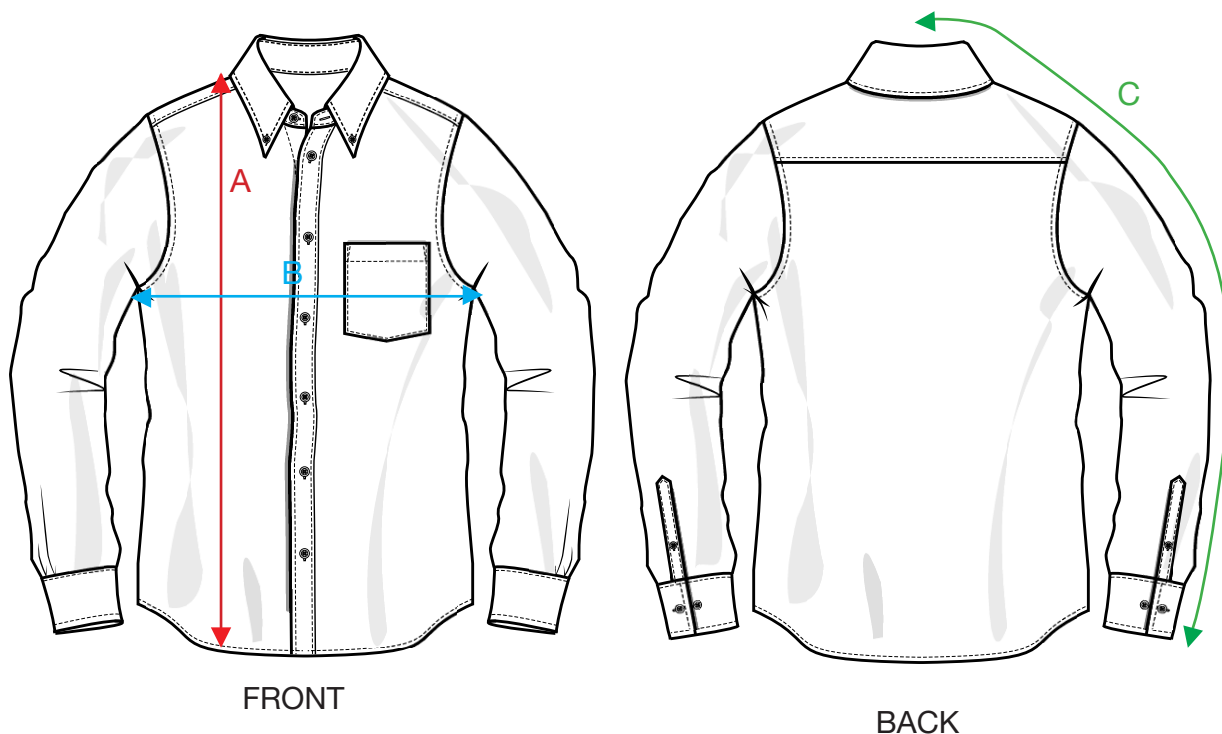

MEASUREMENT SHEET/SIZE SPEC

027321 GARLAND

MEASUREMENT IN CM	S/36	M/38	L/40	XL/42	XXL/44
A - BODYLENGTH	68	69,5	71	72,5	74
B - 1/2 CHEST WIDTH	46,5	49,5	52,5	56,5	60,5
C - SLEEVELENGTH FROM CENTER BACK	80	82	84	86	88

Sizing chart is in centimeters and sizing is subject to a market accepted tolerance. No rights may be derived from this sizing chart.