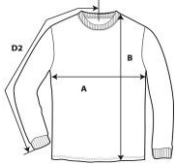

### DETAILS

|                   |   |
|-------------------|---|
| <b>Weight</b>     | 203.0 G/SqM   |
| <b>Content</b>    | 100% Cotton   |
| <b>Features</b>   | Classic fit<br>Seamless non-topstitched 2.3 cmscollar<br>Taped neck and shoulders<br>Tearaway label<br>Rib cuffs<br>2.3 cms double needle bottom hem<br>Quarter-turned to eliminate center crease |
| <b>Sizes</b>      | S-5XL   |
| <b>Case Packs</b> | S - 2XL      72 PIECES<br>3XL          36 PIECES<br>4XL - 5XL   12 PIECES   |
| <b>Colours</b>    | 8   |
| <b>SKU's</b>      | 64  |