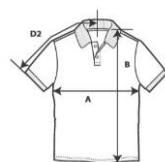

**GILDAN®**

**8800B**

**DryBlend Youth Jersey Polo**

**DETAILS**

|                   |   |
|-------------------|---|
| <b>Weight</b>     | 203.0 G/SqM (White 193.0 G/SqM)   |
| <b>Content</b>    | 50% Cotton, 50% Polyester   |
| <b>Yarn Count</b> | 18/1  |
| <b>Features</b>   | DryBlend technology: delivers moisture-wicking properties<br>Contoured welt collar and cuffs<br>Tear away label<br>Clean finished placket with reinforced bottom box<br>2 woodtone buttons<br>Twin needle bottom hem<br>Quarter-turned to eliminate Centre crease<br>CPSIA Tracking Label Compliant |
| <b>Sizes</b>      | S-XL  |
| <b>Case Packs</b> | S - XL 36 PIECES  |
| <b>Colours</b>    | 7   |
| <b>SKU's</b>      | 28  |

**SPECIFICATIONS**

|   | <b>Tol-</b> | <b>Tol+</b> | <b>S</b> | <b>M</b> | <b>L</b> | <b>XL</b> |
|---|-------------|-------------|----------|----------|----------|-----------|
| <b>Centimeters</b>                      |             |             |          |          |          |           |
| <b>Chest (A)</b>                        | 2.540       | 2.540       | 40.640   | 43.180   | 45.720   | 48.260    |
| <b>Length from HPS (B)</b>              | 2.540       | 2.540       | 49.530   | 54.610   | 59.690   | 64.770    |
| <b>Sleeve length (Centre back) (D2)</b> | 2.540       | 2.540       | 36.830   | 38.100   | 40.640   | 41.910    |
| <b>Inches</b>                           |             |             |          |          |          |           |
| <b>Chest (A)</b>                        | 1.000       | 1.000       | 16.000   | 17.000   | 18.000   | 19.000    |
| <b>Length from HPS (B)</b>              | 1.000       | 1.000       | 19.500   | 21.500   | 23.500   | 25.500    |
| <b>Sleeve length (Centre back) (D2)</b> | 1.000       | 1.000       | 14.500   | 15.000   | 16.000   | 16.500    |