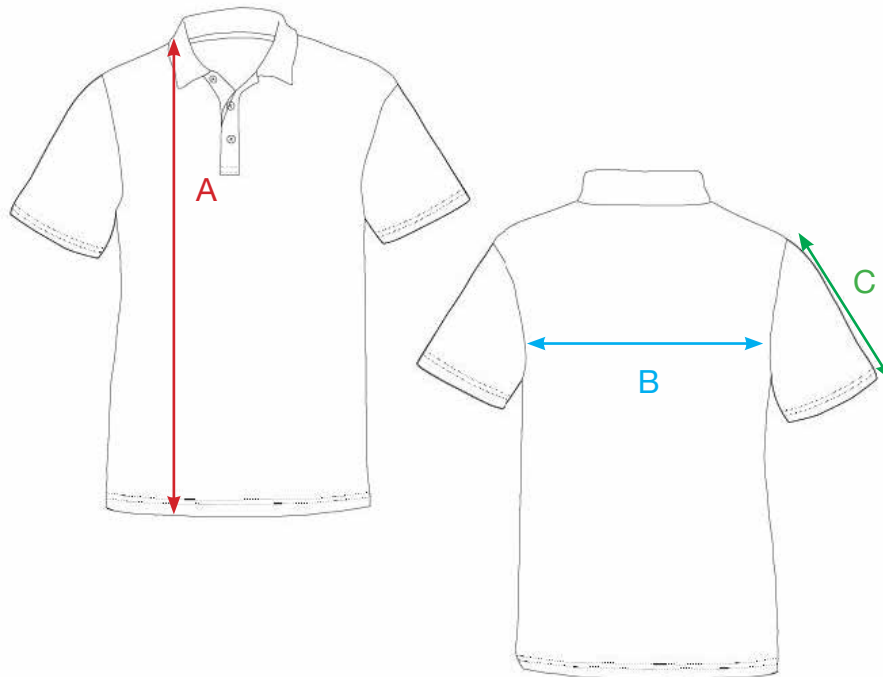

MEASUREMENT SHEET/SIZE SPEC

028254 BASIC ACTIVE POLO

® CLIQUE

MEASUREMENT IN CM	XS	S	M	L	XL	XXL	3XL
A - BODYLENGTH fr HPS	69	71	73	75	77	81	87
B - 1/2 CHEST	47	50	53	56	59	65	71
C - SLEEVE LENGTH	18	19	20	21	22	23	24

Sizing chart is in centimeters and sizing is subject to a market accepted tolerance.
No rights may be derived from this sizing chart.