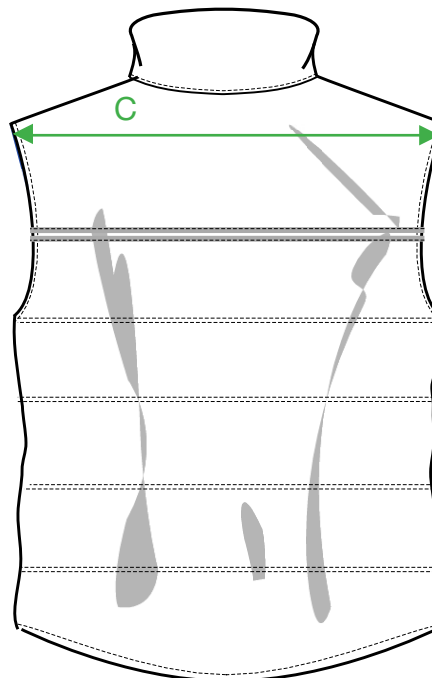

## MEASUREMENT SHEET/SIZE SPEC

020989 WESTON

FRONT

BACK

MEASUREMENT IN CM	XS	S	M	L	XL	XXL	3XL
A - BODYLENGTH	65	67	70	72	74	76	77
B - 1/2 CHEST WIDTH	50	54	58	62	66	71	75
C - 1/2 SHOULDER WIDTH	40	43	46	49	52	56	60

Sizing chart is in centimeters and sizing is subject to a market accepted tolerance. No rights may be derived from this sizing chart.