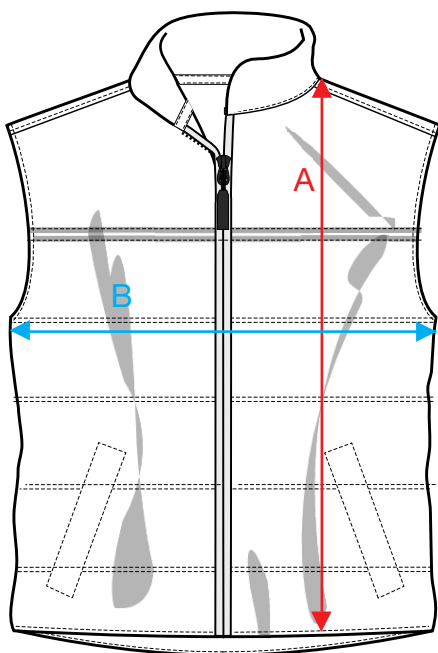

## MEASUREMENT SHEET/SIZE SPEC

020989 WESTON

FRONT

BACK

MEASUREMENT IN CM	XS	S	M	L	XL	XXL	3XL
A - BODYLENGTH	65	67	70	72	74	76	77
B - 1/2 CHEST WIDTH	50	54	58	62	66	71	75
C - 1/2 SHOULDER WIDTH	40	43	46	49	52	56	60

Sizing chart is in centimeters and sizing is subject to a market accepted tolerance. No rights may be derived from this sizing chart.