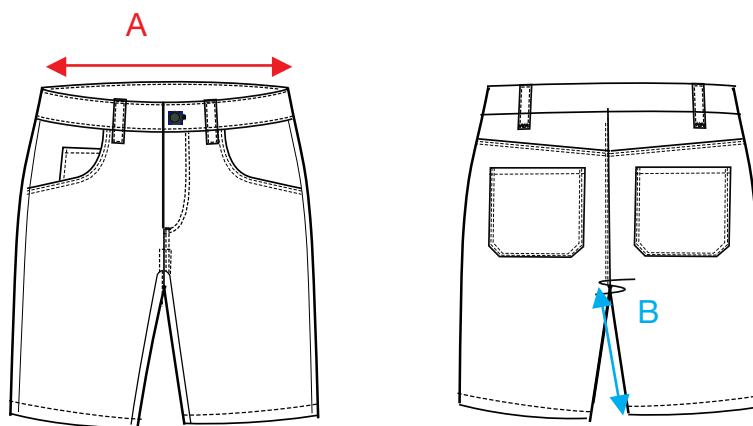

NewWave

TEXTILES

A NEW WAVE GROUP COMPANY

MEASUREMENT SHEET/SIZE SPEC

022059 KELTON

FRONT

BACK

MEASUREMENT IN CM	XS	S	M	L	XL	XXL
A - 1/2 WAIST RELAXED	33	35	37	40	43	46
B - INSEAM	17	18	19	20	21	22

Sizing chart is in centimeters and sizing is subject to a market accepted tolerance. No rights may be derived from this sizing chart.