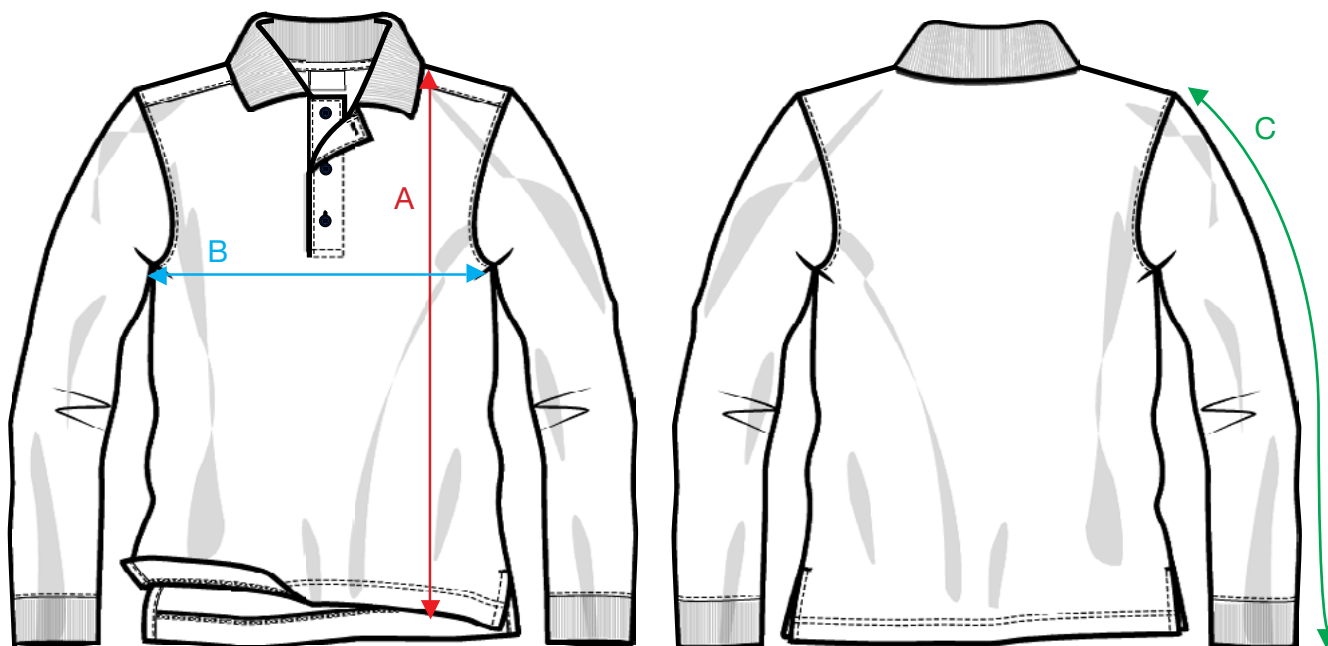

MEASUREMENT SHEET/SIZE SPEC

028233 BASIC POLO LS JR

FRONT

BACK

MEASUREMENT IN CM	90/100	110/120	130/140	150/160
A - BODYLENGTH FRONT HPS	42	48	54	60
B - 1/2 CHEST	32	36	40	45
C - SLEEVELENGTH	37	43	49	55

Sizing chart is in centimeters and sizing is subject to a market accepted tolerance. No rights may be derived from this sizing chart.