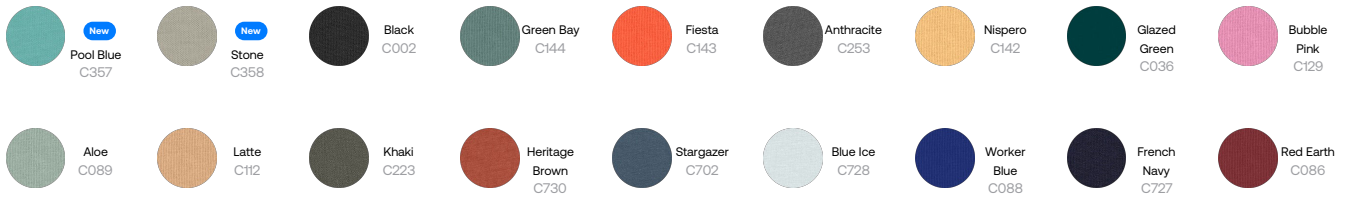

### Verzorging

Wash similar colours together, no ironing on print, wash and iron inside out.

### Land van herkomst

Weaving : Bangladesh  
Dyeing : Bangladesh  
Assembly : Bangladesh

Organic  
Certified by Control Union  
CU 819434

www.oeko-tex.com

Whites

Colors

Essential Heathers

Special Heathers